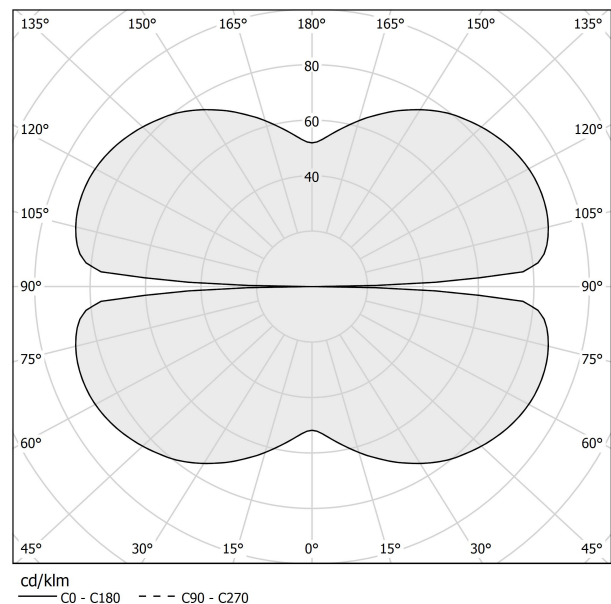

Polar diagram