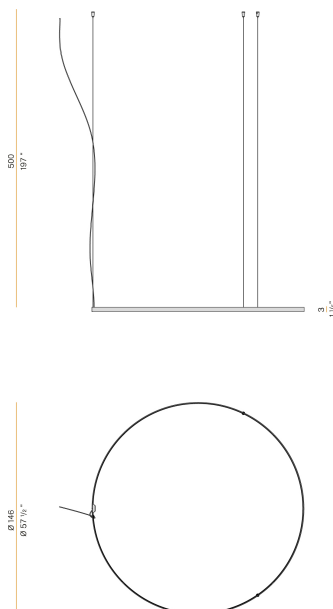

PANZERI

Zero Round

24V DC
M10301.150.0410

● white

Data sheet

CODE	M10301.150.0410
SYSTEM POWER CONSUMPTION	71W
EFFICACY	86.2lm/W
LIGHT SOURCE	LED
LIGHT SOURCE LIFETIME	L70 (B50) 60.000h
COLOUR TEMPERATURE	3000K Ra>90
LIGHT DISTRIBUTION	diffused
POWER SUPPLY	24V DC
DRIVER	remote not included
LUMEN OUTPUT	6120lm
WEIGHT	1,58 Kg
PROTECTION DEGREE	IP20
COLOUR TOLLERANCES	SDCM 3
PACKING DIMENSIONS	160,0 x 160,0 x 11,0 cm

Single or multiple suspension lighting fixture for interiors, with direct and indirect light emission.

Bended extruded aluminium structure in white, black, bronze, mat brass or titanium polyacrylic paint.

Extruded polycarbonate diffuser with opaline finish.

Suspension kit with griplocks and 5m (196,9") long steel cables.

5m (196,9") long power cable in transparent PVC.

Provided without power canopy.

Technical drawing